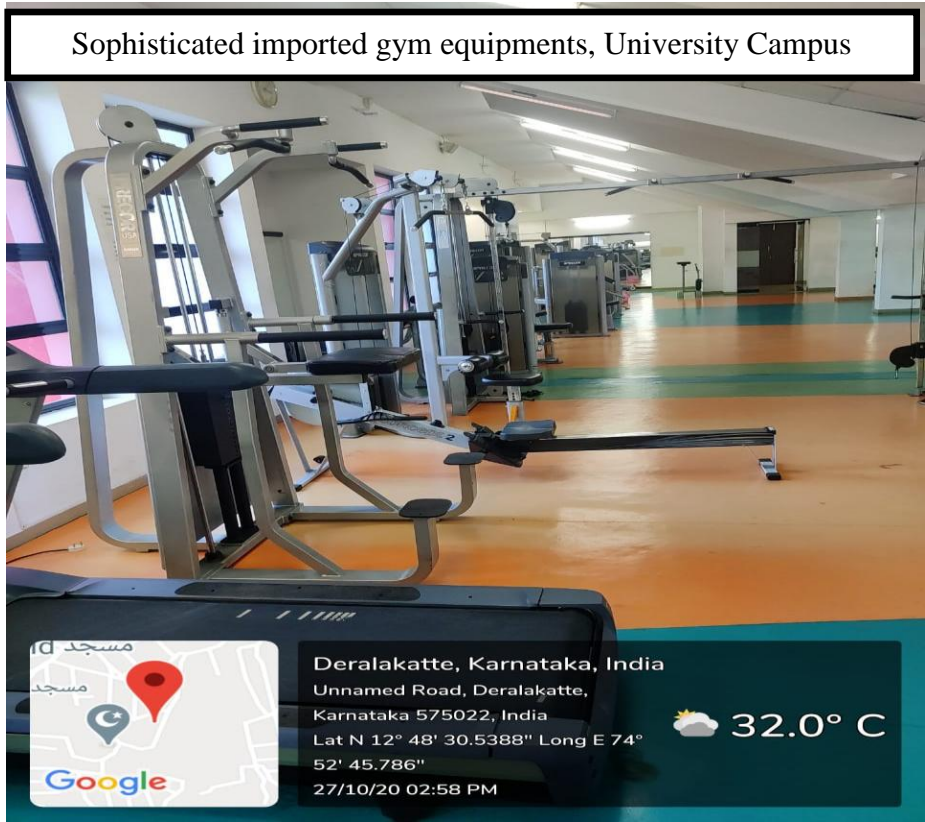

13

Carron boards,  
Yendurance  
Zone,  
University  
Campus

14

Chess  
boards,  
Yendurance  
Zone,  
University  
Campus

15	Foosball table, Yendurance Zone, University Campus	<div data-bbox="526 218 1430 275" style="border: 1px solid black; padding: 5px; text-align: center;">Foosball table, Yendurance Zone, University Campus</div>  <div data-bbox="542 695 732 884" style="float: left; margin-right: 10px;">  <p>Vaidyanantha Nagar</p> </div> <div data-bbox="760 695 1403 884" style="float: right; background-color: #333; color: white; padding: 5px;"> <p>Deralakatte, Karnataka, India        Unnamed Road, Deralakatte, Karnataka 575022, India        Lat N 12° 48' 29.9952"        Long E 74° 52' 44.0652"        03/05/21 02:46 PM</p> </div>
16	Air conditioned fitness centre	<div data-bbox="509 989 1430 1045" style="border: 1px solid black; padding: 5px; text-align: center;">Air conditioned fitness centre, University Campus</div>  <div data-bbox="526 1430 776 1549" style="float: left; margin-right: 10px;">  <p>مسجد Deralakatte</p> </div> <div data-bbox="808 1430 1425 1549" style="float: right; background-color: #333; color: white; padding: 5px;"> <p>Deralakatte, Karnataka, India        Unnamed Road, Deralakatte,        Karnataka 575022, India        Lat N 12° 48' 30.438" Long E 74° 52'        46.4808"  32.0° C        27/10/20 02:57 PM</p> </div>

17  
Sophisticated imported gym equipments, University Campus

18  
Swiss balls, University Campus

Facilities for cultural activities

19

Indoor auditorium University Campus

Indoor auditorium University Campus